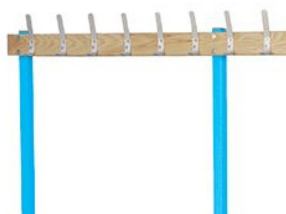

ARMOUR CLOAKROOM BENCHES

Brief Description

Our Armour cloakroom benches are available single or double sided. Both options are available in 3 widths and 6 colours. They are fitted with aluminium coat hooks on either one side, or both. The solid ash 20mm slatted seats are durable and strong to withstand busy environments. With a double sided bench, these seats are on both sides. The benches have adjustable feet for easy levelling on uneven ground, making them suitable for any environment.

Specifications

- Available single or double sided
- Features powder coated Germ Guard active technology
- 20mm solid ash slatted seats
- Adjustable feet
- Supplied with aluminium coat hooks
- 3 widths available
- Frame height: 1630mm
- 6 colour options
- Number of hooks can be changed to suit requirements, get in touch with sales for more information

Double-sided option

Aluminium coat hooks

Colour Options

Dark Blue

Green

Grey

Light Blue

Red

Yellow

CONFIGURATIONS

Height	Widths	SKU
1630mm	1000mm	1140801014
1630mm	1500mm	1140801015
1630mm	2000mm	1140801016

Add colour suffix to the end of the SKU

Ref: 1140801014[G] - LC021224